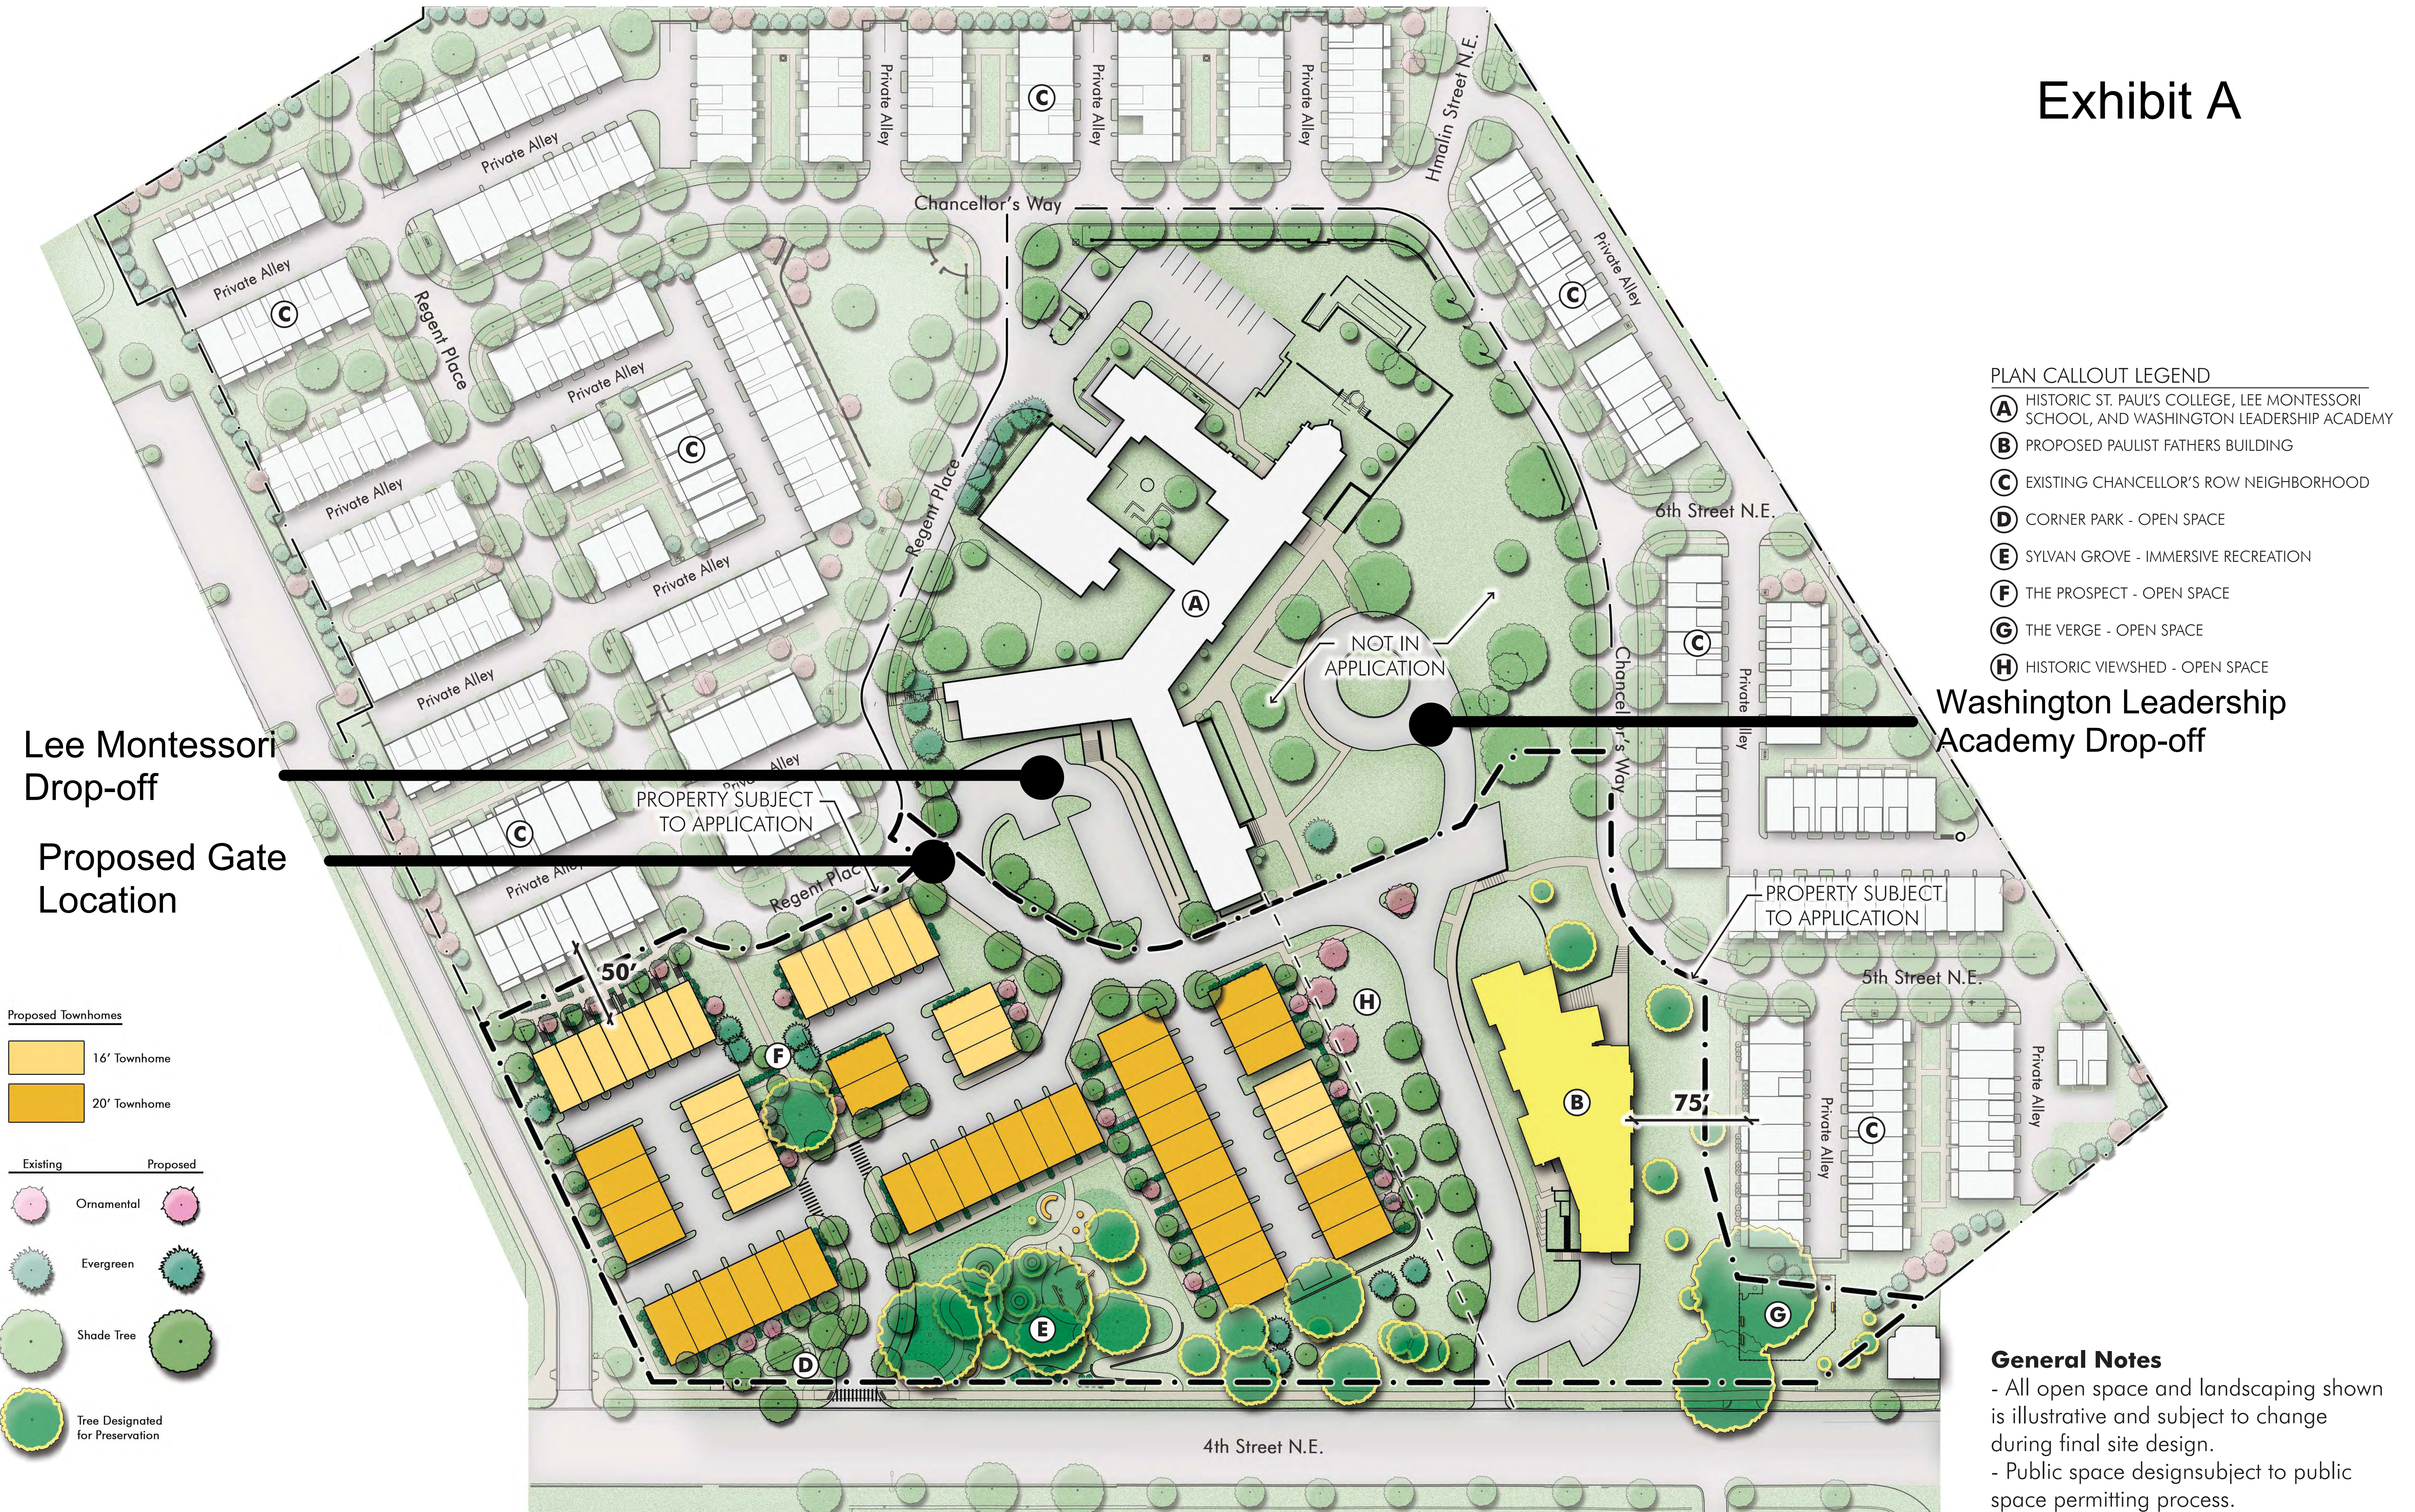

# Exhibit A

- PLAN CALLOUT LEGEND**
- (A)** HISTORIC ST. PAUL'S COLLEGE, LEE MONTESSORI SCHOOL, AND WASHINGTON LEADERSHIP ACADEMY
  - (B)** PROPOSED PAULIST FATHERS BUILDING
  - (C)** EXISTING CHANCELLOR'S ROW NEIGHBORHOOD
  - (D)** CORNER PARK - OPEN SPACE
  - (E)** SYLVAN GROVE - IMMERSIVE RECREATION
  - (F)** THE PROSPECT - OPEN SPACE
  - (G)** THE VERGE - OPEN SPACE
  - (H)** HISTORIC VIEWSHED - OPEN SPACE

Lee Montessori Drop-off

Proposed Gate Location

Washington Leadership Academy Drop-off

- Proposed Townhomes**
- 16' Townhome
  - 20' Townhome
- Existing**      **Proposed**
- Ornamental
  - Evergreen
  - Shade Tree
  - Tree Designated for Preservation

**General Notes**

- All open space and landscaping shown is illustrative and subject to change during final site design.
- Public space designs subject to public space permitting process.

PROPOSED SITE PLAN, FEBRUARY 9, 2018